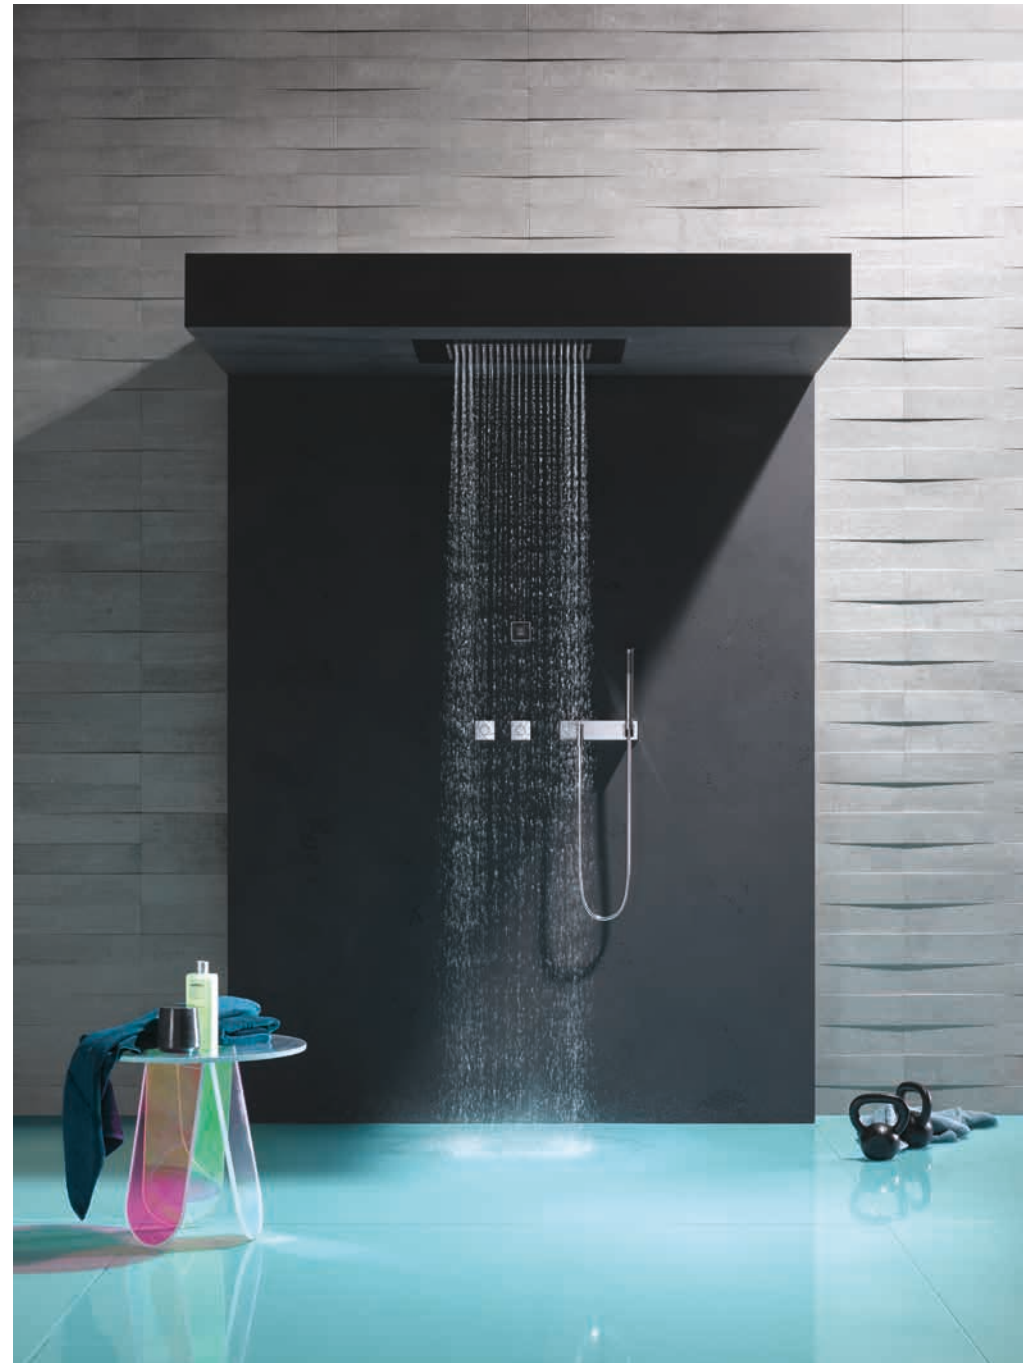

Experience Comfort Design

from 6,500 €

Not all water is the same.
There are many different
flow modes that can be
combined into sensory
choreographies.