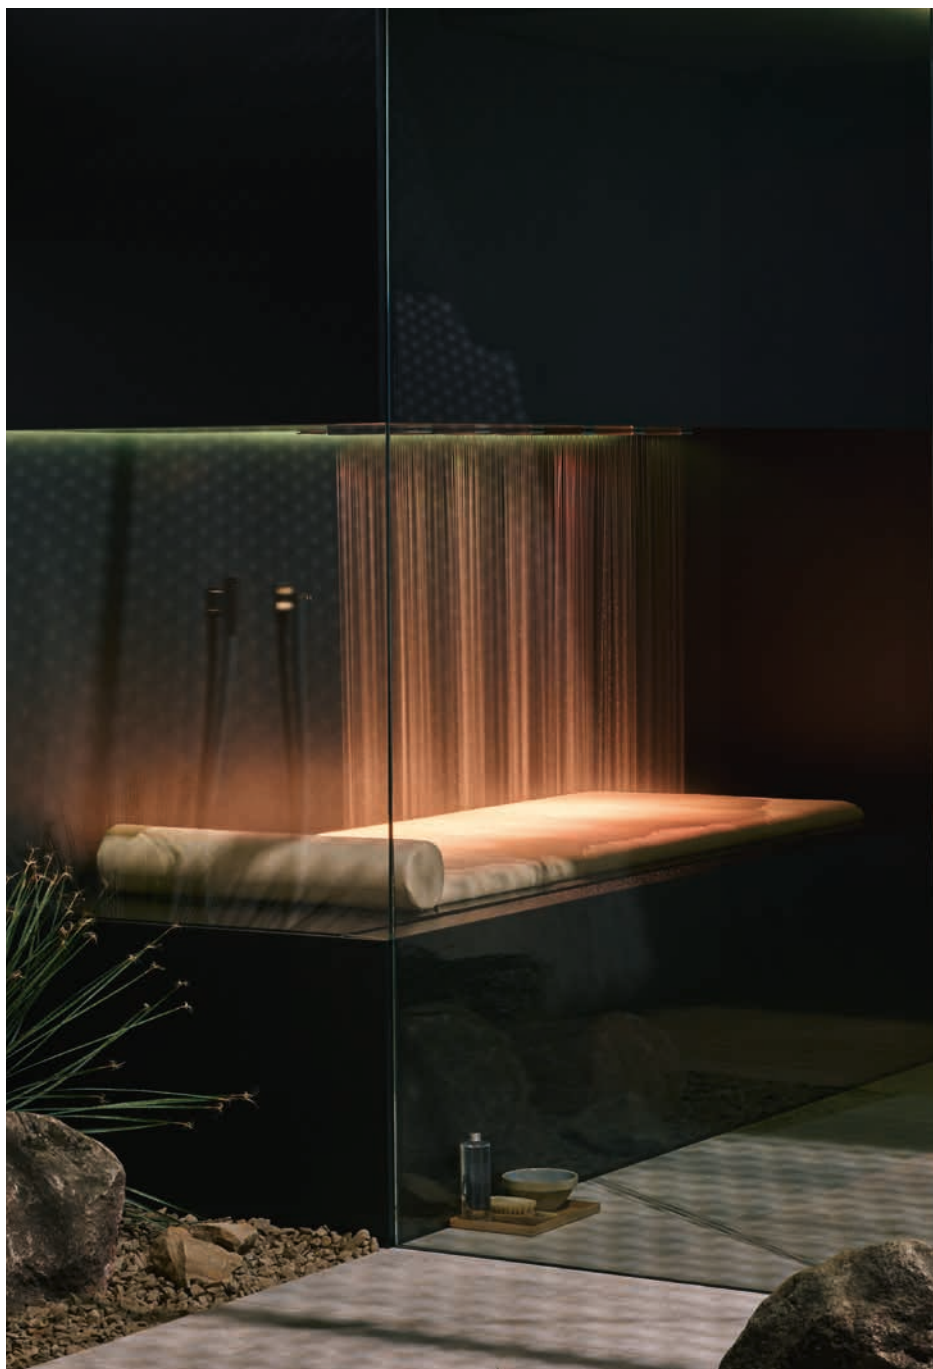

Horizontal Shower^{ATT}

NEW

Description	pc	Article	Price
HORIZONTAL SHOWER^{ATT} with hand shower set with SMART TOOLS	1	41 288 979-00	20,023.10 €
HORIZONTAL SHOWER^{ATT} with hand shower set with SMART TOOLS	1	35 288 970 90	7,921.00 €
Installation support	1	IS-0002	2,498.00 €
Total polished chrome			30,442.10 €
Total platinum matt			33,719.60 €