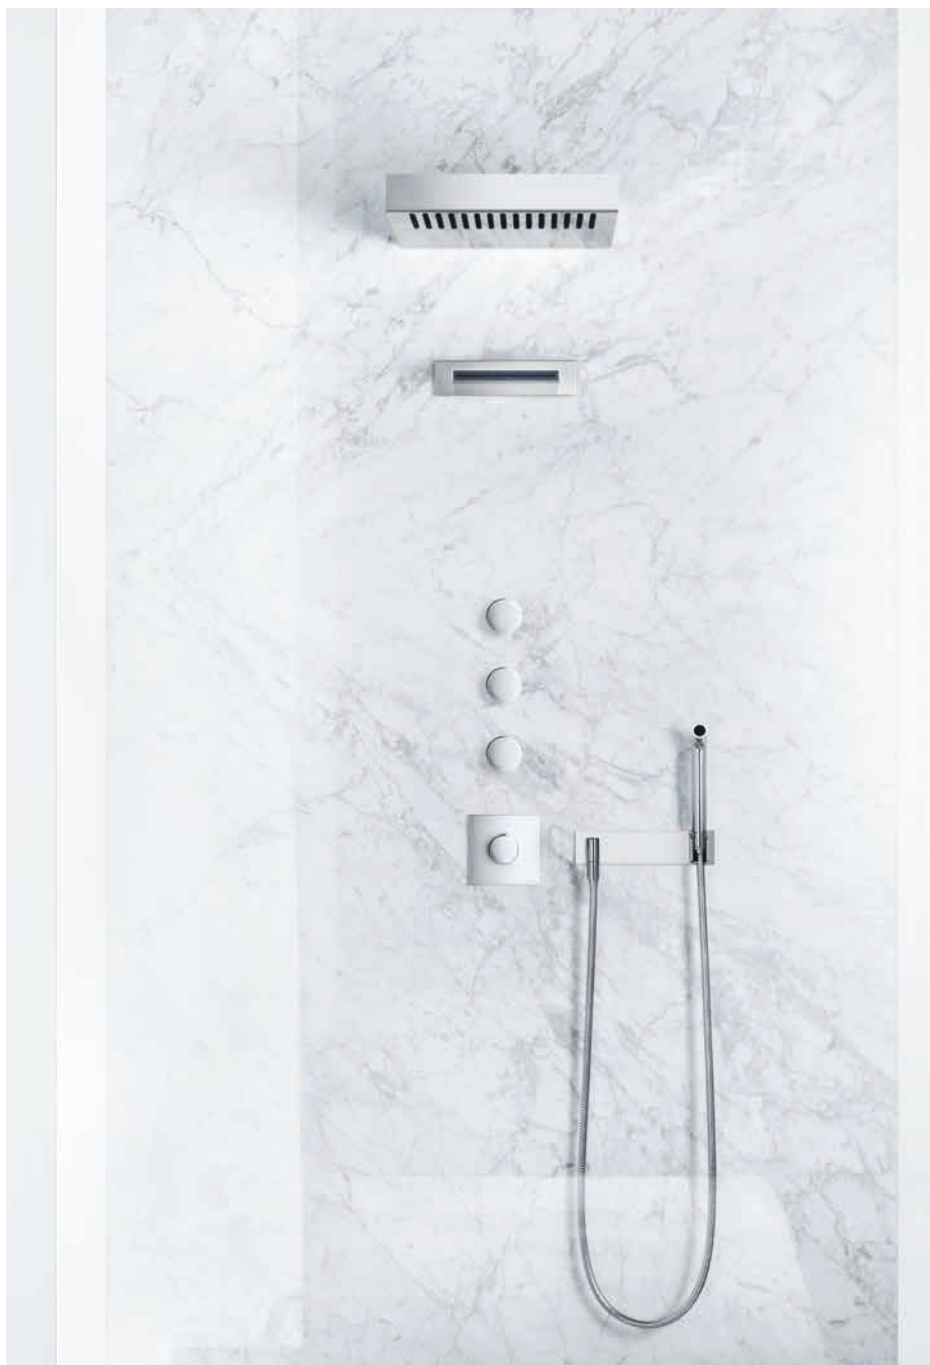

Symetrics

Description	pc	Article	Price
WATER FALL Cascade spout for wall mounting	1	13 420 979-00	1,153.70 €
Concealed wall elbow	1	35 085 970 90	87.10 €
WATER POINTS Concealed body spray	3	36 515 979-00	390.10 €
Concealed wall installation box	3	35 205 970 90	158.30 €
WATER POINTS Adapter plate	3	12 305 970 90	25.60 €
xTOOL Concealed thermostat without volume control	1	36 417 985-00	627.20 €
Wall valve	2	36 315 985-00	173.30 €
xTOOL Concealed thermostat module with 2 valves	1	35 529 970 90	1,336.90 €
Hand shower set with individual rosettes with volume control	1	27 809 980-00	632.40 €
Concealed wall elbow	1	35 085 970 90	87.10 €
xGRID Installation track 510 mm	1	12 310 970 90	65.00 €
xGRID Installation track 990 mm	1	12 320 970 90	106.80 €
Total polished chrome			6,164.80 €
Total platinum matt			8,523.00 €

Experience Comfort Design

from 6,500 €

Not all water is the same.
There are many different
flow modes that can be
combined into sensory
choreographies.

Symetrics

Description	pc	Article	Price
SANGHA Rain shower with wall fixing	1	28 582 770-00	3,464.70 €
Concealed wall elbow	1	35 085 970 90	87.10 €
xTOOL Concealed thermostat without volume control	1	36 417 985-00	627.20 €
Wall valve	2	36 315 985-00	173.30 €
xTOOL Concealed thermostat module with 2 valves	1	35 529 970 90	1,336.90 €
Hand shower set with cover plate	1	27 818 980-00	597.80 €
Concealed wall elbow	1	35 085 970 90	87.10 €
xGRID Installation track 510 mm	1	12 310 970 90	65.00 €
Total polished chrome			6,612.40 €

Smart Set

Description	pc	Article	Price
Rain shower with wall fixing	1	28 765 979-00	1,068.10 €
SMART TOOLS Electronic control elements	1	42 760 979-00	1,362.90 €
eSET Shower for 2 outlet points	1	35 026 970 90	3,727.70 €
Hand shower set with cover plate	1	27 818 979-00	577.50 €
Total polished chrome			6,736.20 €
Total platinum matt			8,541.30 €
Total platinum			8,541.30 €
Total Cyprum			9,744.60 €