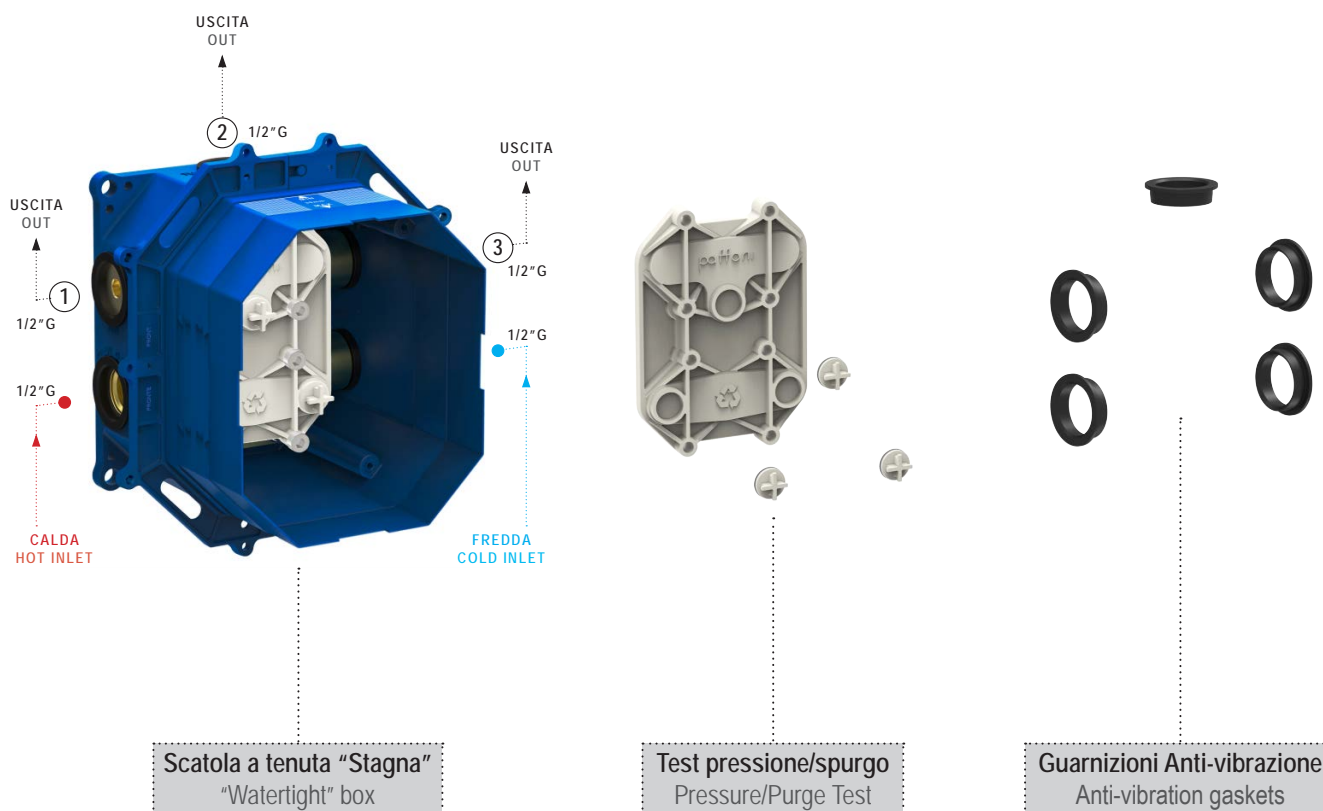

paffoni

TECNOLOGIE:

• Collegamenti:

- Filettatura ingressi (calda/fredda) da 1/2" G
- Filettatura uscite (1 / 2 / 3) da 1/2" G

• Sicurezza:

- Corpo in ottone stampato
- Scatola incasso a tenuta "Stagna"
- Guaina isolante sotto-piastrella in tessuto non tessuto
- In caso di guasto, le eventuali perdite non danneggiano il muro poiché vengono contenute dalla scatola e scaricate direttamente nel piatto doccia attraverso l'apposita uscita predisposta sotto la piastra.

• Confort:

- Guarnizioni insonorizzanti "Anti-vibrazione"
- Tenuta a muro "Anti-condensa" con sotto-piastra

• Prevista dotazione di Tappi per:

- Test pressione impianto (con tappo per protezione dell'eventuale vasca)
- Spurgo acqua fredda
- Spurgo acqua calda