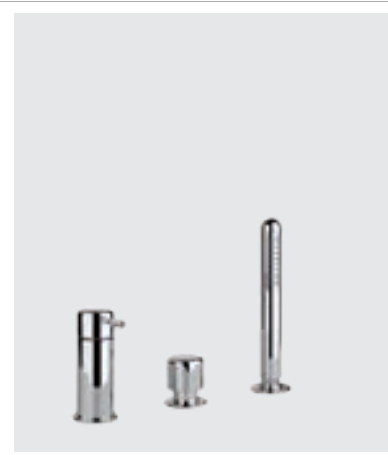

33727_33728