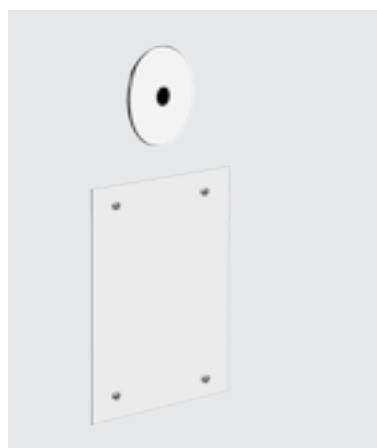

38121
APPENDINO A MURO
/ WALL MOUNTED
ROBE HOOK

38100
PORTA SALVIETTA 45 CM
/ 45 CM TOWEL RAIL

38103
PORTA SALVIETTA 60 CM
/ 60 CM TOWEL RAIL

33712
Colour **33717**

33713
Colour **33716**

33700

33709
33710

33727_33728